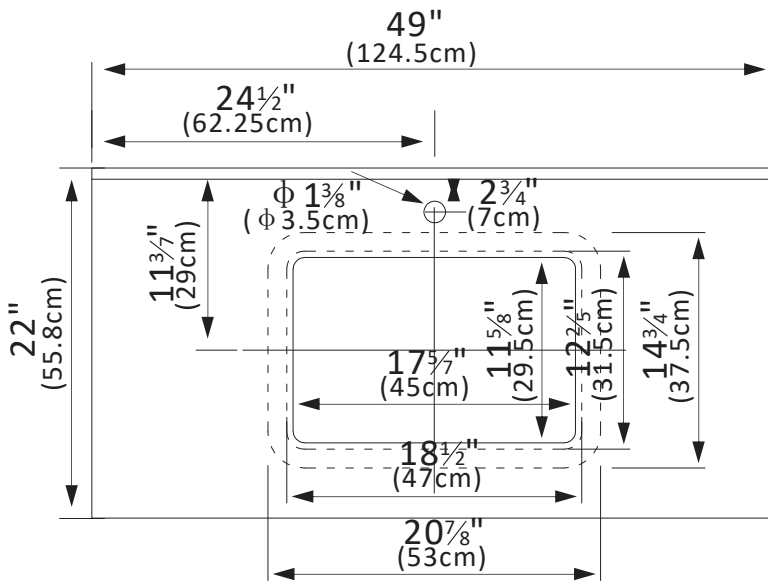

# INSTALLATION SPECIFICATION

Sku:	706149-CTP-GW
Product Dimensions:	49"W x 22"D x 9"H
Sink-External Dimension:	20 <sup>7</sup> / <sub>8</sub> "W x 14 <sup>3</sup> / <sub>4</sub> "D x 8 <sup>1</sup> / <sub>4</sub> "H
Sink-Internal Dimension:	17 <sup>5</sup> / <sub>7</sub> "W x 11 <sup>5</sup> / <sub>8</sub> "D x 6 <sup>5</sup> / <sub>7</sub> "H
Countertop Thickness:	1 <sup>3</sup> / <sub>7</sub> "
Drain Hole Diameter:	φ 1 <sup>7</sup> / <sub>9</sub> "
Weight:	101.4 lbs
Material:	Engineered Stone
Color Finish:	Grain White (GW)
Edge Polishing:	Flat Edge
Faucet Hole Spacing (in.) :	Single Hole
Sink:	Single Sink

# Malaga 49"x22"

## Bathroom Vanity Top

All measurements are approximate. Measurements may vary +/- 1/2

Backsplash