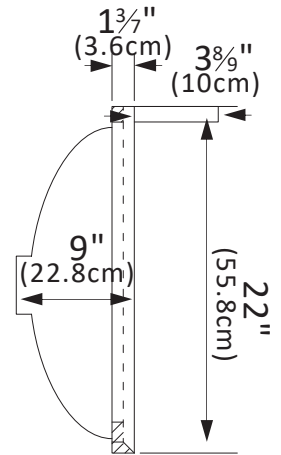

# INSTALLATION SPECIFICATION

Sku:	706149-CTP-GW
Product Dimensions:	49"W x 22"D x 9"H
Sink-External Dimension:	20 <sup>7</sup> / <sub>8</sub> "W x 14 <sup>3</sup> / <sub>4</sub> "D x 8 <sup>1</sup> / <sub>4</sub> "H
Sink-Internal Dimension:	17 <sup>5</sup> / <sub>7</sub> "W x 11 <sup>5</sup> / <sub>8</sub> "D x 6 <sup>5</sup> / <sub>7</sub> "H
Countertop Thickness:	1 <sup>3</sup> / <sub>7</sub> "
Drain Hole Diameter:	φ 1 <sup>7</sup> / <sub>9</sub> "
Weight:	101.4 lbs
Material:	Engineered Stone
Color Finish:	Grain White (GW)
Edge Polishing:	Flat Edge
Faucet Hole Spacing (in.) :	Single Hole
Sink:	Single Sink

# Malaga 49"x22"

## Bathroom Vanity Top

All measurements are approximate. Measurements may vary +/- 1/2

Backsplash