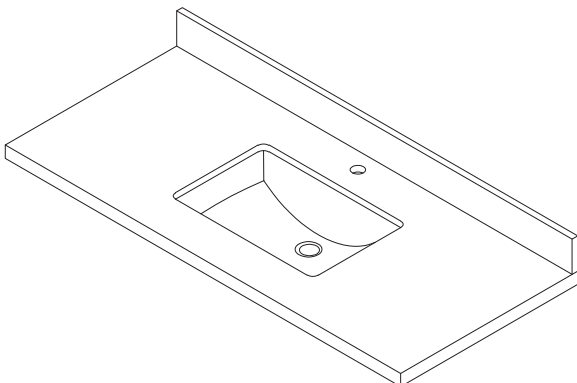

# INSTALLATION SPECIFICATION

Sku:	706149-CTP-GW
Product Dimensions:	49"W x 22"D x 9"H
Sink-External Dimension:	20 <sup>7</sup> / <sub>8</sub> "W x 14 <sup>3</sup> / <sub>4</sub> "D x 8 <sup>1</sup> / <sub>4</sub> "H
Sink-Internal Dimension:	17 <sup>5</sup> / <sub>7</sub> "W x 11 <sup>5</sup> / <sub>8</sub> "D x 6 <sup>5</sup> / <sub>7</sub> "H
Countertop Thickness:	1 <sup>3</sup> / <sub>7</sub> "
Drain Hole Diameter:	φ 1 <sup>7</sup> / <sub>9</sub> "
Weight:	101.4 lbs
Material:	Engineered Stone
Color Finish:	Grain White (GW)
Edge Polishing:	Flat Edge
Faucet Hole Spacing (in.) :	Single Hole
Sink:	Single Sink

# Malaga 49"x22"

## Bathroom Vanity Top

All measurements are approximate. Measurements may vary +/- 1/2

Backsplash