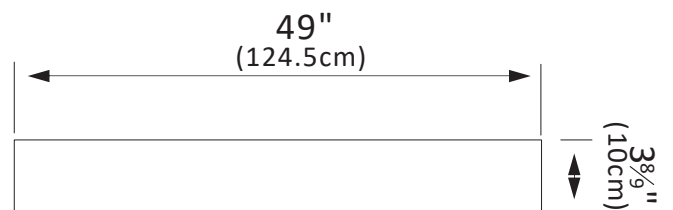

# INSTALLATION SPECIFICATION

Sku:	706149-CTP-GW
Product Dimensions:	49"W x 22"D x 9"H
Sink-External Dimension:	20 <sup>7</sup> / <sub>8</sub> "W x 14 <sup>3</sup> / <sub>4</sub> "D x 8 <sup>1</sup> / <sub>4</sub> "H
Sink-Internal Dimension:	17 <sup>5</sup> / <sub>7</sub> "W x 11 <sup>5</sup> / <sub>8</sub> "D x 6 <sup>5</sup> / <sub>7</sub> "H
Countertop Thickness:	1 <sup>3</sup> / <sub>7</sub> "
Drain Hole Diameter:	φ 1 <sup>7</sup> / <sub>9</sub> "
Weight:	101.4 lbs
Material:	Engineered Stone
Color Finish:	Grain White (GW)
Edge Polishing:	Flat Edge
Faucet Hole Spacing (in.) :	Single Hole
Sink:	Single Sink

## Bathroom Vanity Top

All measurements are approximate. Measurements may vary +/- 1/2

Backsplash